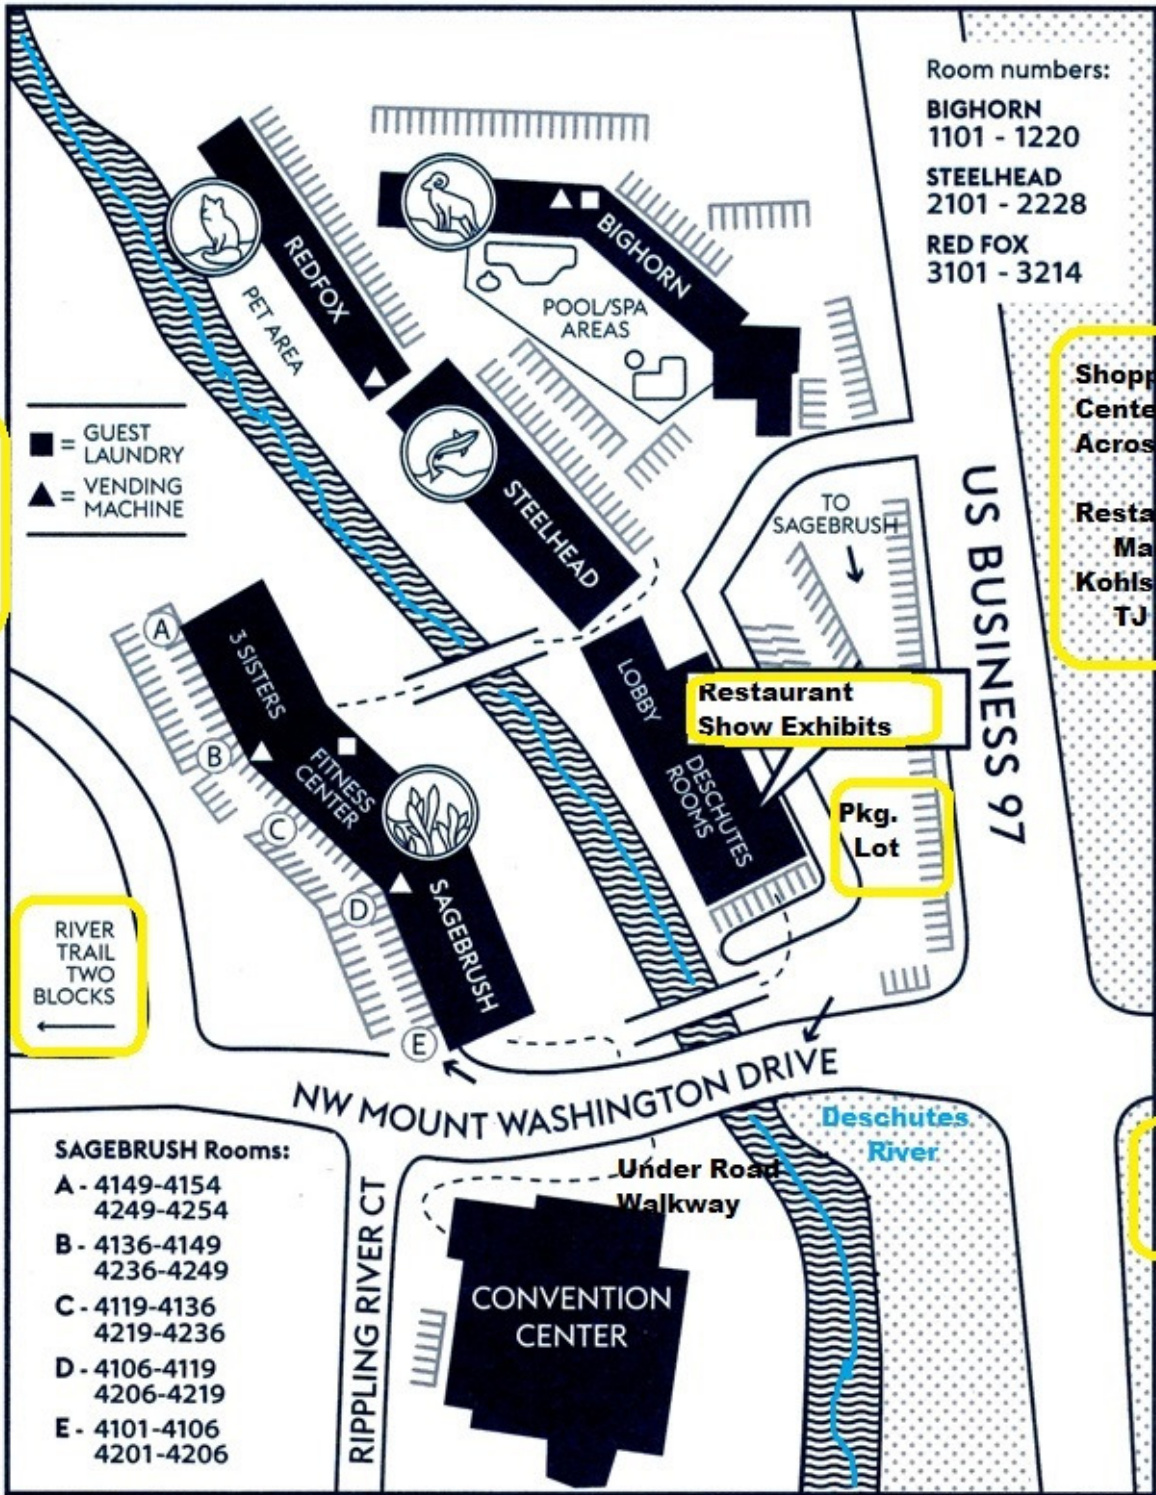

RIVERHOUSE

ON THE DESCHUTES

Room numbers:
BIGHORN
 1101 - 1220
STEELHEAD
 2101 - 2228
RED FOX
 3101 - 3214

River's Edge Golf Course Up Hill

Shopping Center Across St.
 Restaurants
 Macy's
 Kohls
 TJ Maxx

■ = GUEST LAUNDRY
 ▲ = VENDING MACHINE

RIVER TRAIL TWO BLOCKS

Restaurant Show Exhibits

Pkg. Lot

SAGEBRUSH Rooms:
 A - 4149-4154
 4249-4254
 B - 4136-4149
 4236-4249
 C - 4119-4136
 4219-4236
 D - 4106-4119
 4206-4219
 E - 4101-4106
 4201-4206

Red Lion

Conv. Center Parking Lot